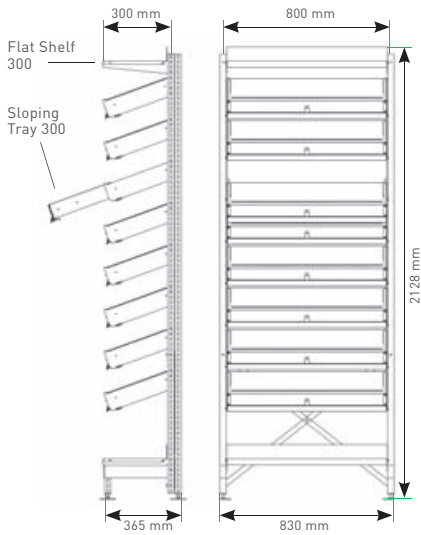

**FAMA Shelving System 300**

**FAMA Shelving System 500**

**FAMA Worktop Shelf**

	<p><b>FAMA Sloping Tray 300:</b> Up to 10 product lines / 100 packs</p>		<p><b>FAMA Flat Tray 500:</b> Up to 10 product lines / 150 packs</p>
	<p><b>FAMA Sloping Tray 500:</b> Up to 10 product lines / 150 packs</p>		<p><b>FAMA Drawer 500:</b> Up to 60 product lines / 120 packs</p>

**FAMA Shelving System 300**

Flat Shelf 300  
8 x Sloping Tray 300  
Flat Shelf 300

5 x Flat Shelf 300

**FAMA Shelving System 500**

Rooftop Shelf 500  
8 x Sloping Tray 500  
2 x Flat Shelf 500

Rooftop Shelf 500  
5 x Flat Shelf 500

*(Back-to-back)*  
2 x Rooftop Shelf 500  
16 x Sloping Shelf 500  
4 x Flat Shelf 500