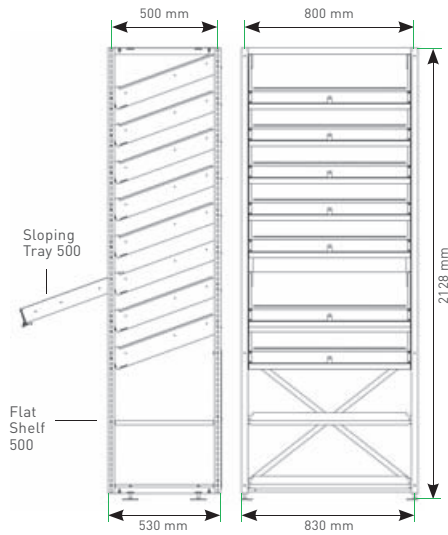

**FAMA Shelving System 300**

**FAMA Shelving System 500**

**FAMA Worktop Shelf**

	<p><b>FAMA Sloping Tray 300:</b> Up to 10 product lines / 100 packs</p>		<p><b>FAMA Flat Tray 500:</b> Up to 10 product lines / 150 packs</p>
	<p><b>FAMA Sloping Tray 500:</b> Up to 10 product lines / 150 packs</p>		<p><b>FAMA Drawer 500:</b> Up to 60 product lines / 120 packs</p>

**FAMA Shelving System 300**

Flat Shelf 300  
8 x Sloping Tray 300  
Flat Shelf 300

5 x Flat Shelf 300

**FAMA Shelving System 500**

Rooftop Shelf 500  
8 x Sloping Tray 500  
2 x Flat Shelf 500

Rooftop Shelf 500  
5 x Flat Shelf 500

*(Back-to-back)*  
2 x Rooftop Shelf 500  
16 x Sloping Shelf 500  
4 x Flat Shelf 500