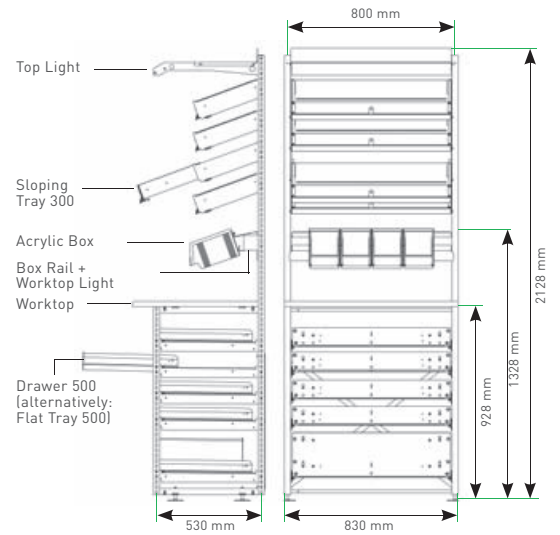

**FAMA Shelving System 300**

**FAMA Shelving System 500**

**FAMA Worktop Shelf**

	<p><b>FAMA Sloping Tray 300:</b> Up to 10 product lines / 100 packs</p>		<p><b>FAMA Flat Tray 500:</b> Up to 10 product lines / 150 packs</p>
	<p><b>FAMA Sloping Tray 500:</b> Up to 10 product lines / 150 packs</p>		<p><b>FAMA Drawer 500:</b> Up to 60 product lines / 120 packs</p>

**FAMA Shelving System 300**

Flat Shelf 300  
8 x Sloping Tray 300  
Flat Shelf 300

5 x Flat Shelf 300

**FAMA Shelving System 500**

Rooftop Shelf 500  
8 x Sloping Tray 500  
2 x Flat Shelf 500

Rooftop Shelf 500  
5 x Flat Shelf 500

*(Back-to-back)*  
2 x Rooftop Shelf 500  
16 x Sloping Shelf 500  
4 x Flat Shelf 500